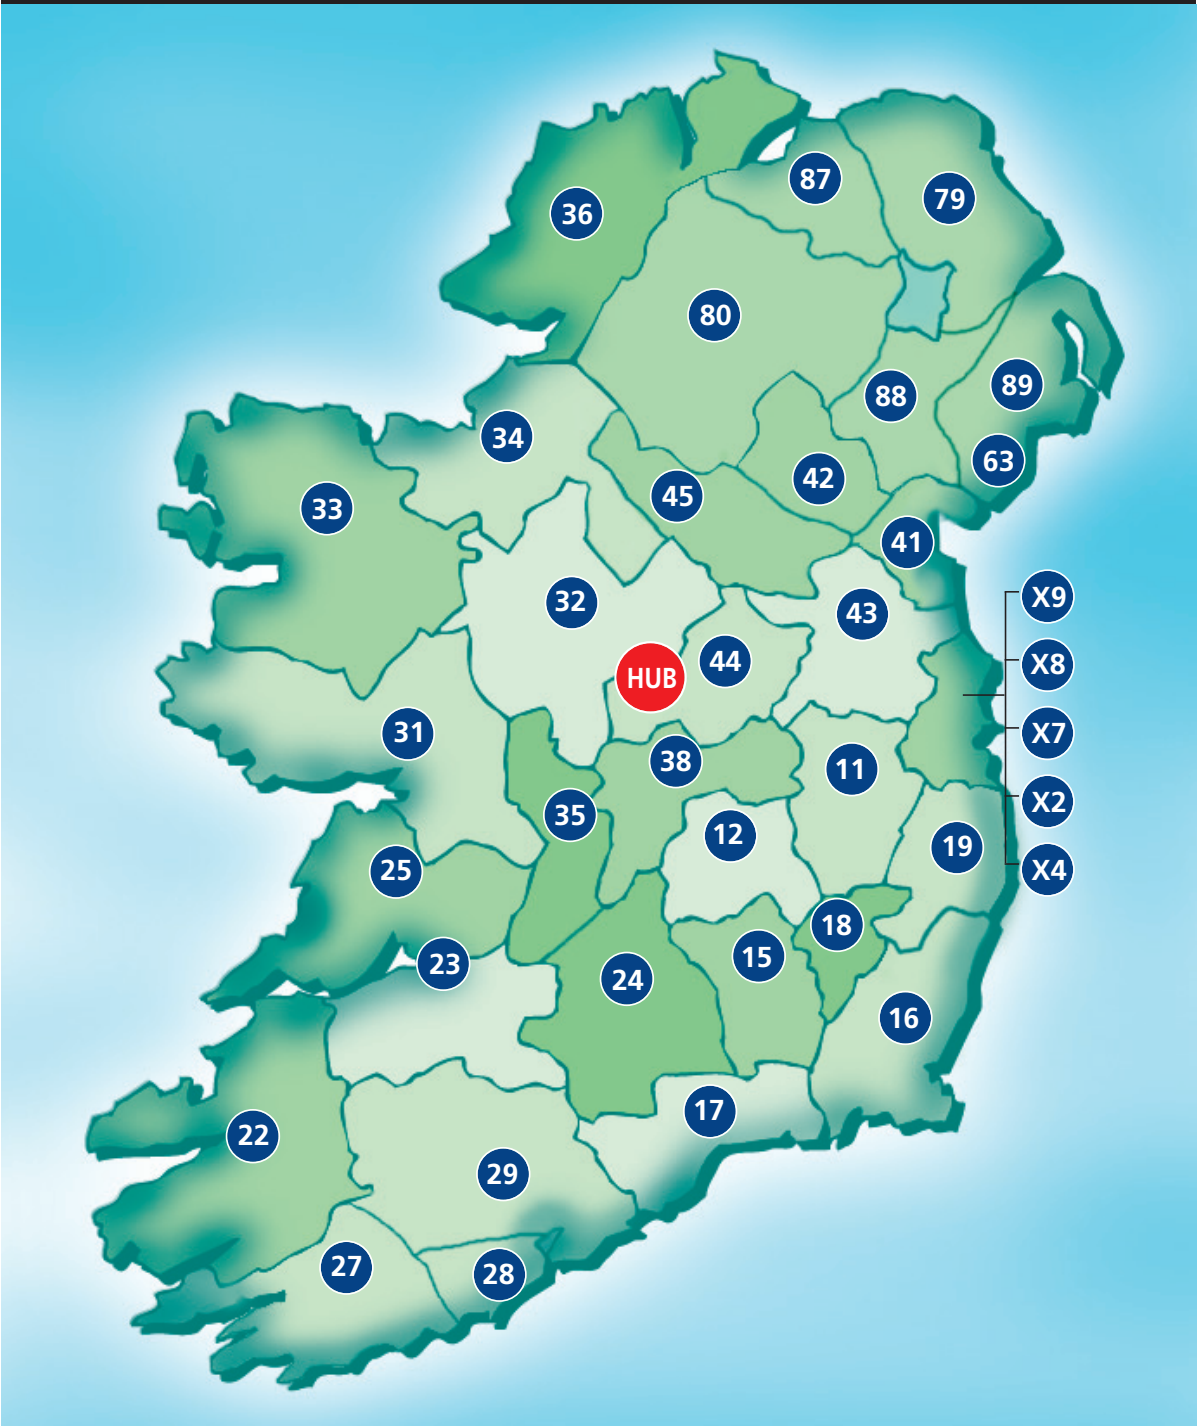

DEPOT LOCATION MAP

36 Local Depots throughout Ireland